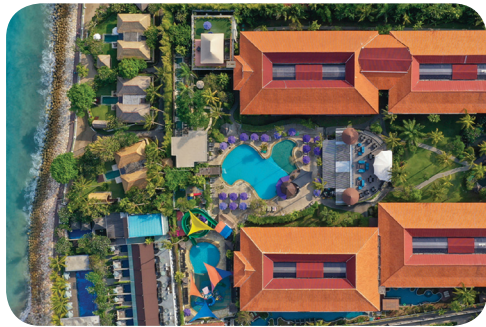

BALI *Dynasty* RESORT

SOUTH KUTA - BALI